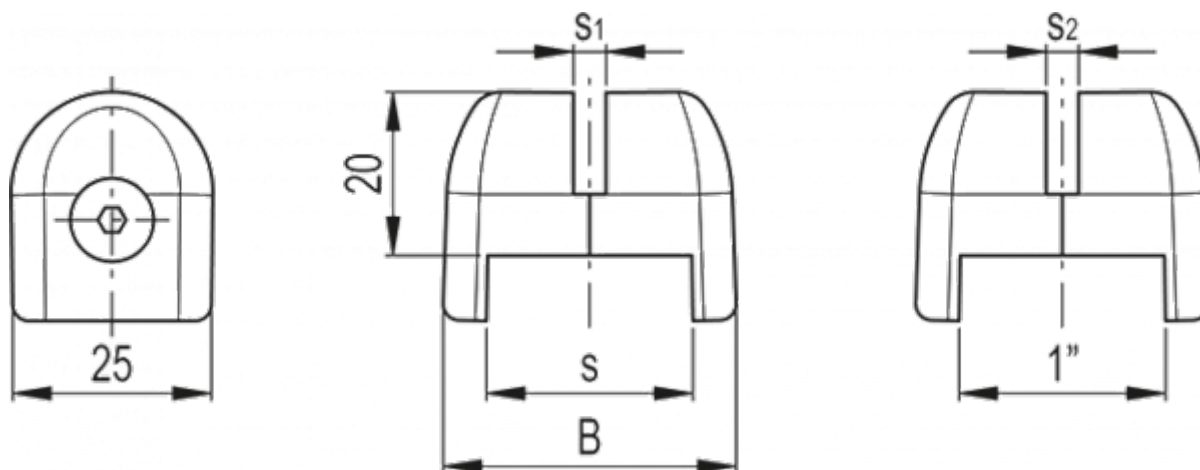

# Data Sheet

Article number: 23100493549

Description: E+G Support clamp PPR.25-4-C9 - Black

## Measures

B	= 36
C#(Nm)	= 2.5
s	= 25
s1	= 4
Weight in (g)	= 23